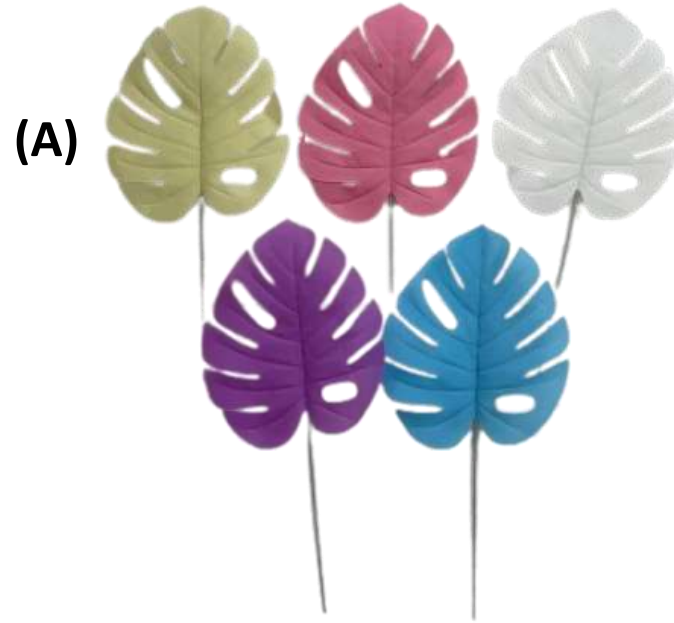

(A.)

(C.)

Care instructions: No special care needed. In case the product catches dust, wipe with a semi wet cloth.

•Item Code : (A) Colorful Leaf small

(B) Colorful Leaf big

•Flower Material : Fabric

•Size :

A. 40 cm

B. 62 cm

(B)

Care instructions: No special care needed. In case the product catches dust, wipe with a semi wet cloth.

- **Item Code : Monstera leaf (golden/silver)**
- **Flower Material : Fabric**
- **Size : 40 cm**