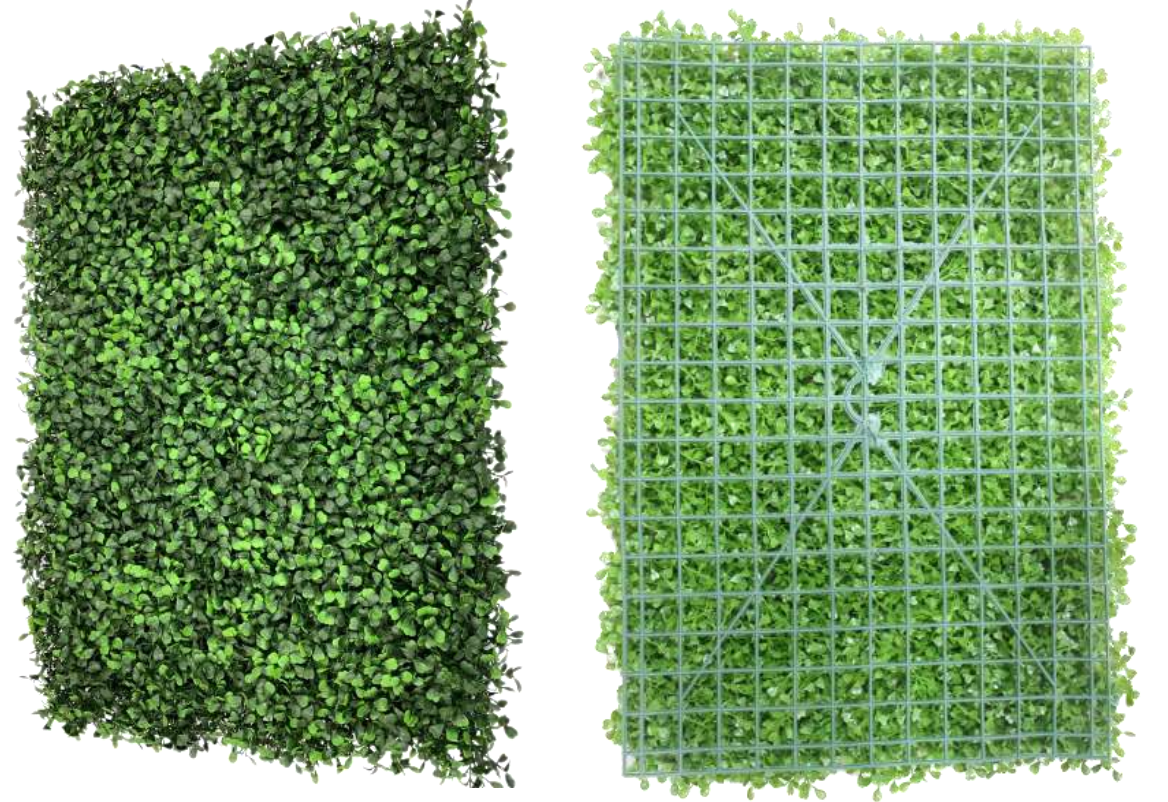

- **Item Code : DHANIYA JALLI (DARK GREEN) DOUBLE**
- **Flower Material : PVC Plastic**
- **Item Size(in cm) : 40x60**

Care instructions: No special care needed. In case the product catches dust, wipe with a semi wet cloth.