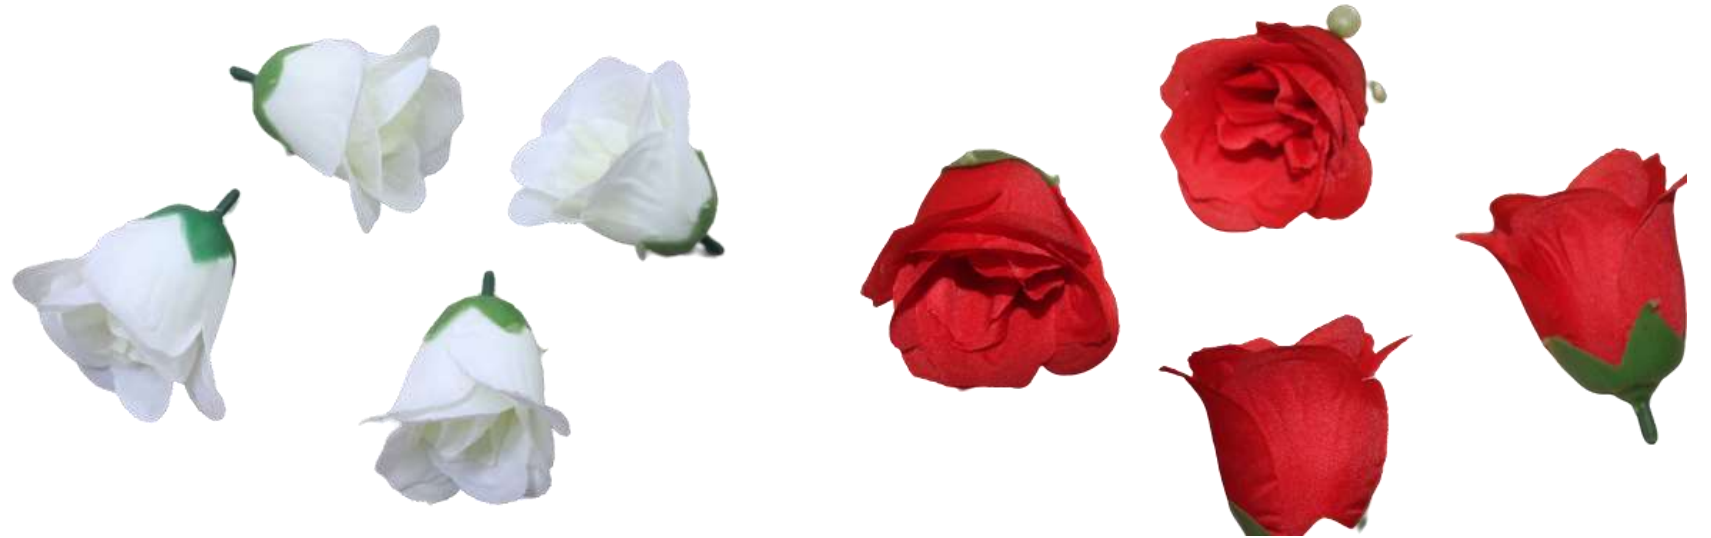

- **Item Code : 3 PATTI GULAB**
- **Flower Material : Fabric**
- **Item Size : 6 cm x 6 cm x 5 cm**

Care instructions: No special care needed. In case the product catches dust, wipe with a semi wet cloth.